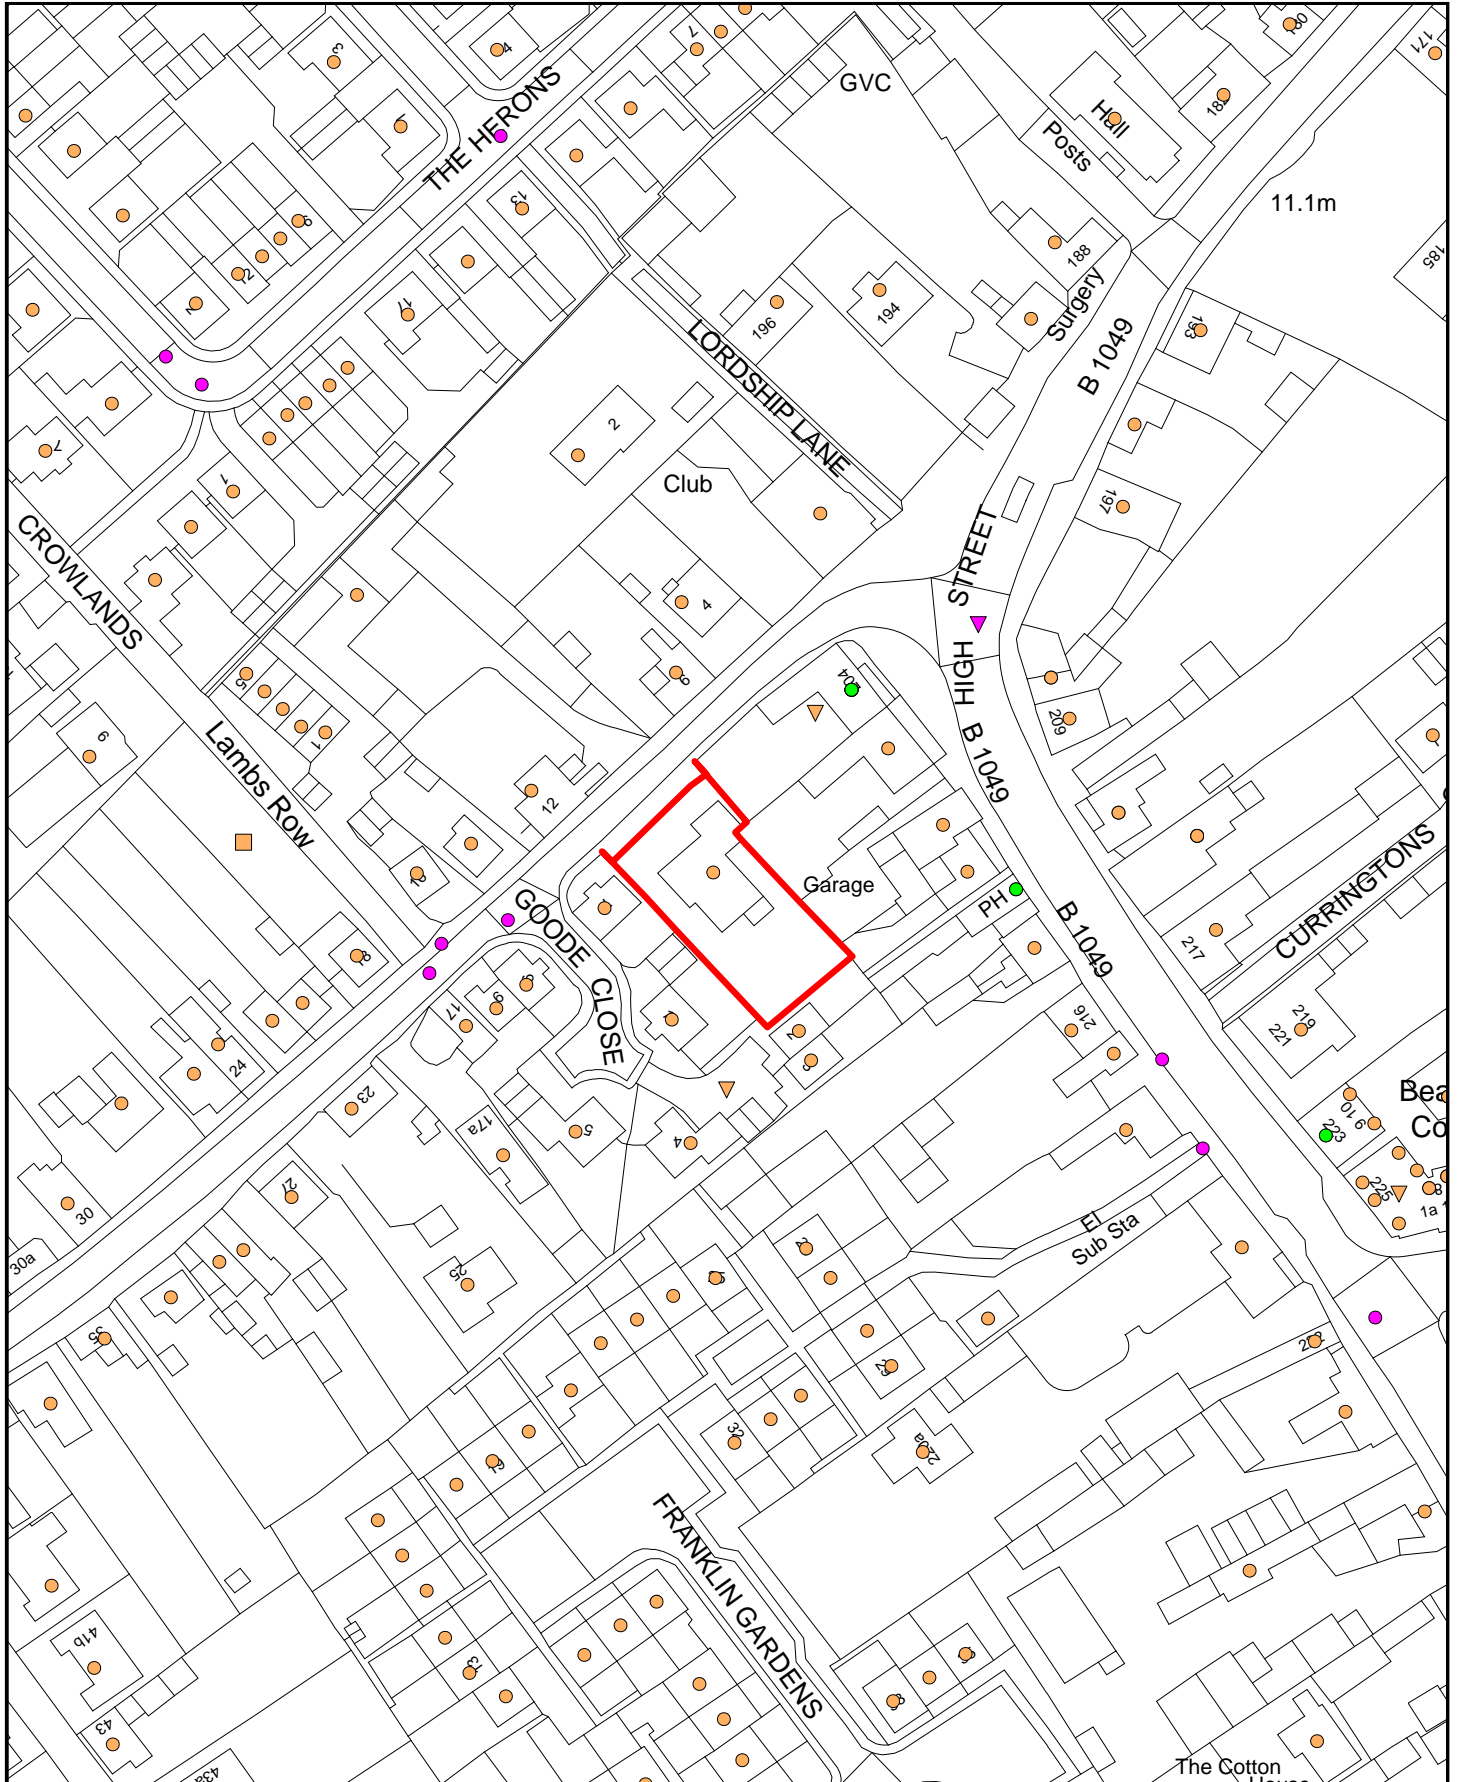

Scale - 1:1250
Time of plot: 15:11

Date of plot: 20/05/2015

South
Cambridgeshire
District Council

© Crown copyright.

The Cotton
Houses